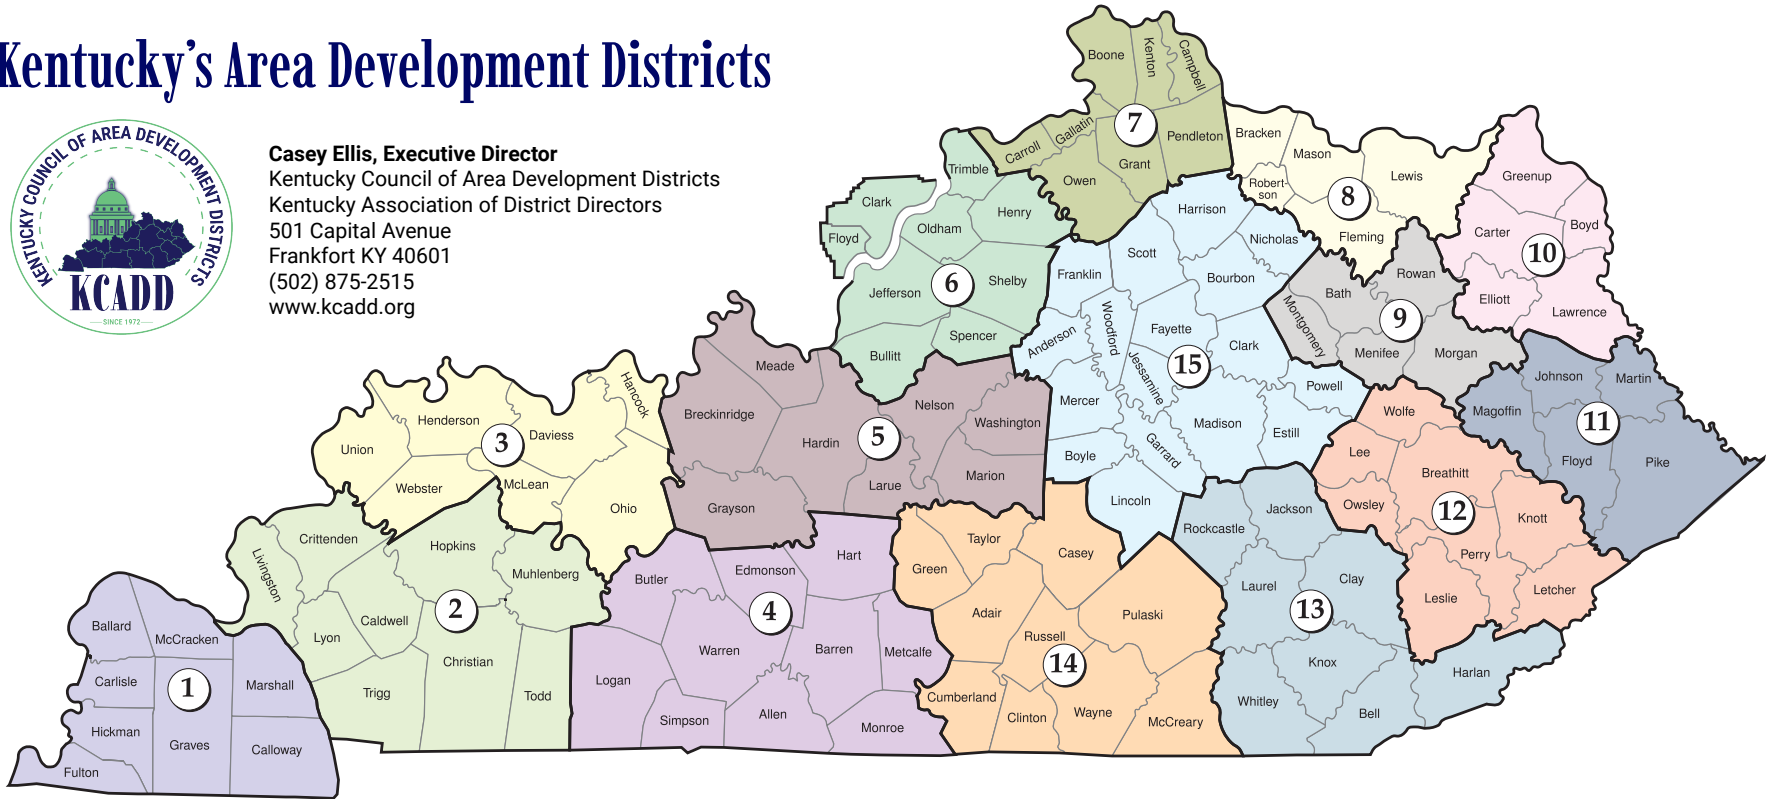

Kentucky's Area Development Districts

Casey Ellis, Executive Director
Kentucky Council of Area Development Districts
Kentucky Association of District Directors
501 Capital Avenue
Frankfort KY 40601
(502) 875-2515
www.kcadd.org

1.) PURCHASE
Jeremy Buchanan, Exec. Dir.
1002 Medical Drive
Mayfield, KY 42066
(270) 247-7171
www.purchaseadd.org

2.) PENNYRILE
Jason Vincent, Exec. Dir.
300 Hammond Drive
Hopkinsville, KY 42240
(270) 886-9484
www.peadd.org

3.) GREEN RIVER
Joanna Shake, Exec. Dir.
300 GRADD Way
Owensboro, KY 42301-0200
(270) 926-4433
www.gradd.org

4.) BARREN RIVER
Eric Sexton, Exec. Dir.
177 Graham Avenue
Bowling Green, KY 42101
(270) 781-2381
www.bradd.org

5.) LINCOLN TRAIL
Daniel London, Exec. Dir.
750 South Provident Way
Elizabethtown, KY 42701
(270) 769-2393
www.ltadd.org

6.) KIPDA
Jarrett Haley, Exec. Dir.
11520 Commonwealth Drive
Louisville, KY 40299
(502) 266-6084
www.kipda.org

7.) NORTHERN KENTUCKY
Tara Johnson-Noem, Exec. Dir.
22 Spiral Drive
Florence, KY 41042
(859) 283-1885
www.nkadd.org

8.) BUFFALO TRACE
Amy Kennedy, Exec. Dir.
201 Government Street
Maysville, KY 41056
(606) 564-6894
www.btadd.com

9.) GATEWAY
Joshua Farrow, Exec. Dir.
110 Lake Park Drive
Morehead, KY 40351
(606) 780-0090
www.gwadd.org

10.) FIVCO
Lance Hanshaw, Exec. Dir.
32 FIVCO Court
Grayson, KY 41143
(606) 929-1366
www.fivco.org

11.) BIG SANDY
Eric Ratliff, Exec. Dir.
110 Resource Court
Prestonsburg, KY 41653
(606) 886-2374
www.bigsandy.org

12.) KENTUCKY RIVER
Michelle Allen, Exec. Dir.
941 North Main Street
Hazard, KY 41701
(606) 436-3158
www.kradd.org

13.) CUMBERLAND VALLEY
Whitney Chesnut, Exec. Dir.
342 Old Whitley Road
London, KY 40743-1740
(606) 864-7391
www.cvadd.org

14.) LAKE CUMBERLAND
Waylon Wright, Exec. Dir.
2384 Lakeway Drive
Russell Springs, KY 42642
(270) 866-4200
www.lcadd.org

15.) BLUEGRASS
David Duttlinger, Exec. Dir.
699 Perimeter Drive
Lexington, KY 40517
(859) 269-8021
www.bgadd.org